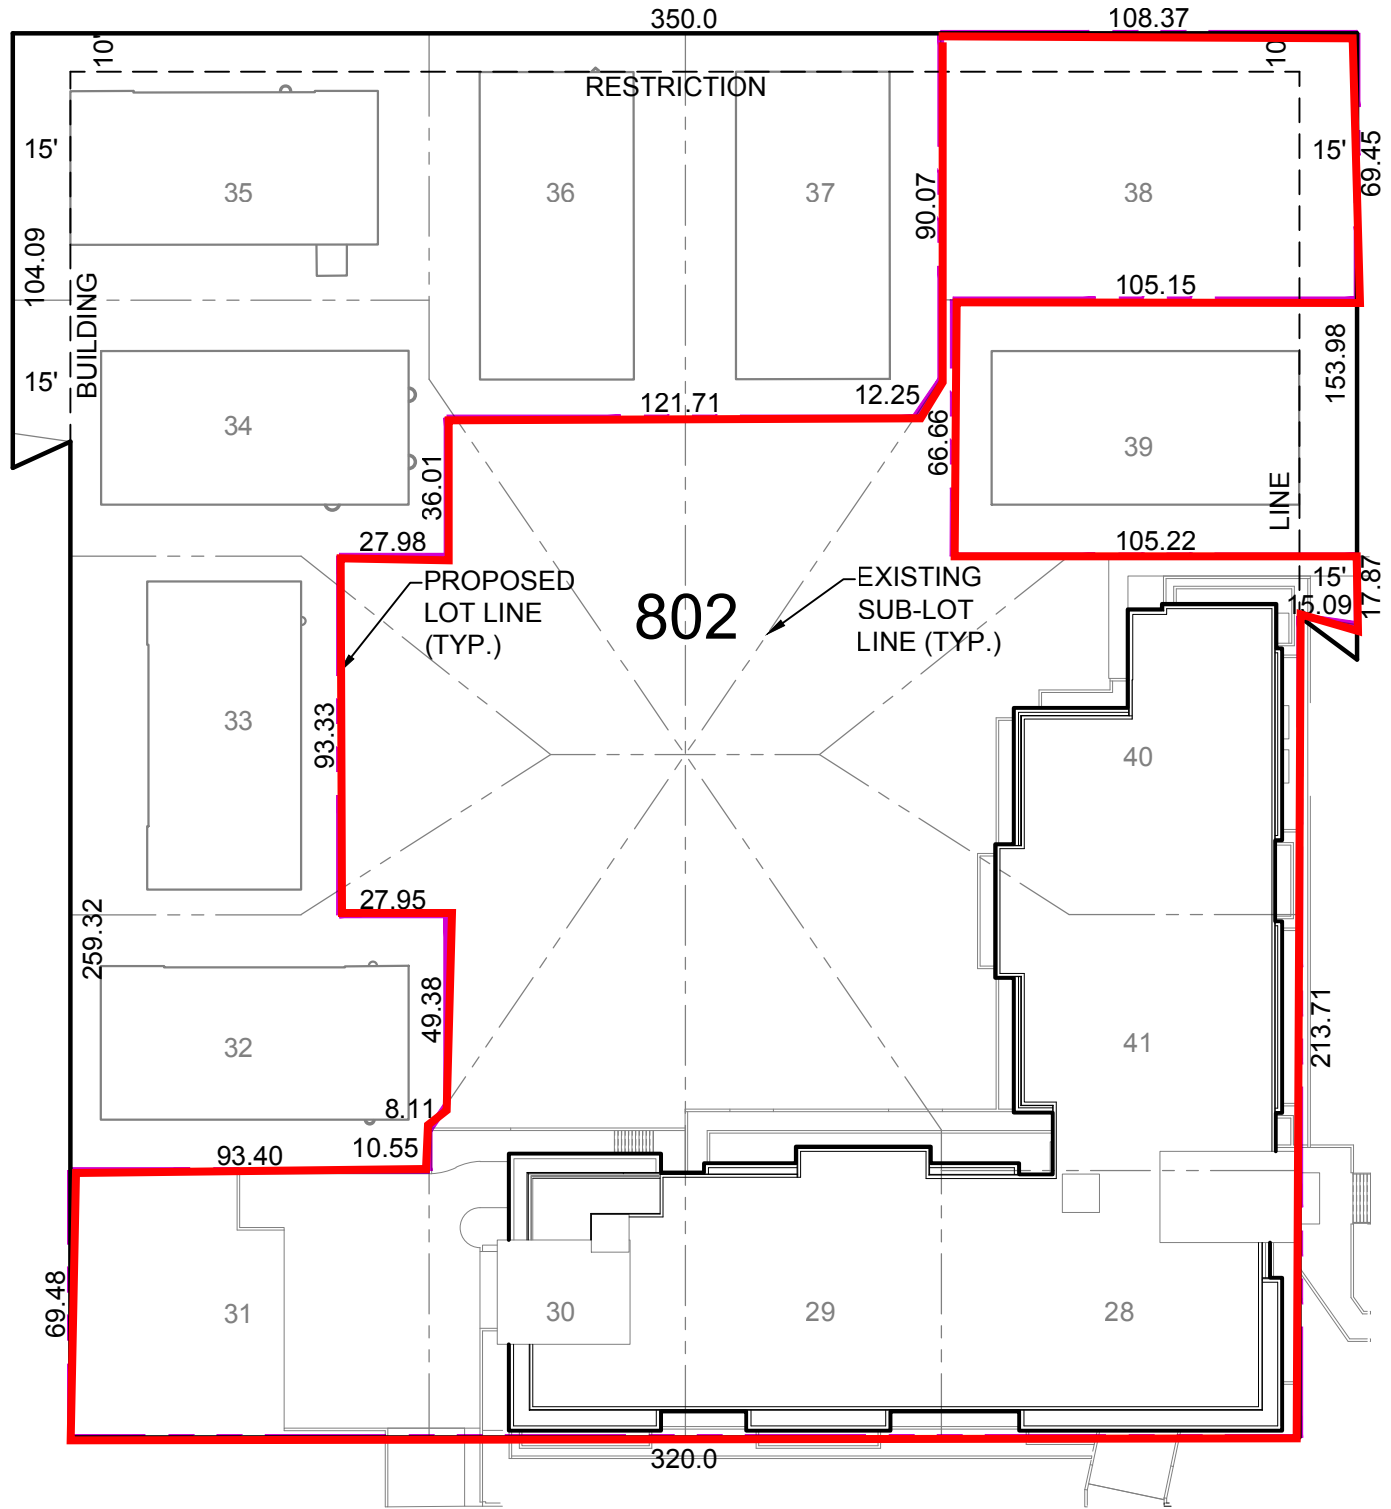

# EXHIBIT E

MEADOW GREEN COURT PLAT

— PROPOSED NEW RECORD LOT

A STREET, S.E.

34th STREET, S.E.

35th STREET, S.E.

B STREET, S.E.

SCALE: 1:50